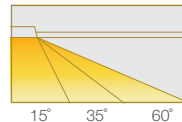

BEAM ANGLE

tuneWHITE™
300 PRO