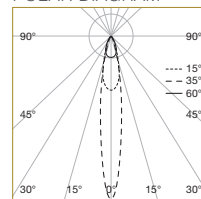

300 PRO flexiK / tuneWHITE™

POLAR DIAGRAM