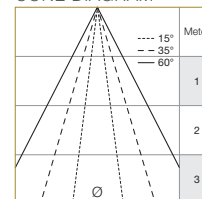

CONE DIAGRAM

∅ = DIAMETER

	Emax (lx)		
	15°	35°	60°
E (0°)	27015	8919	3479
Cone D∅ (m)	0.27	0.59	1.02
E (0°)	6754	2230	870
Cone D∅ (m)	0.55	1.18	2.05
E (0°)	3002	991	387
Cone D∅ (m)	0.82	1.78	3.07