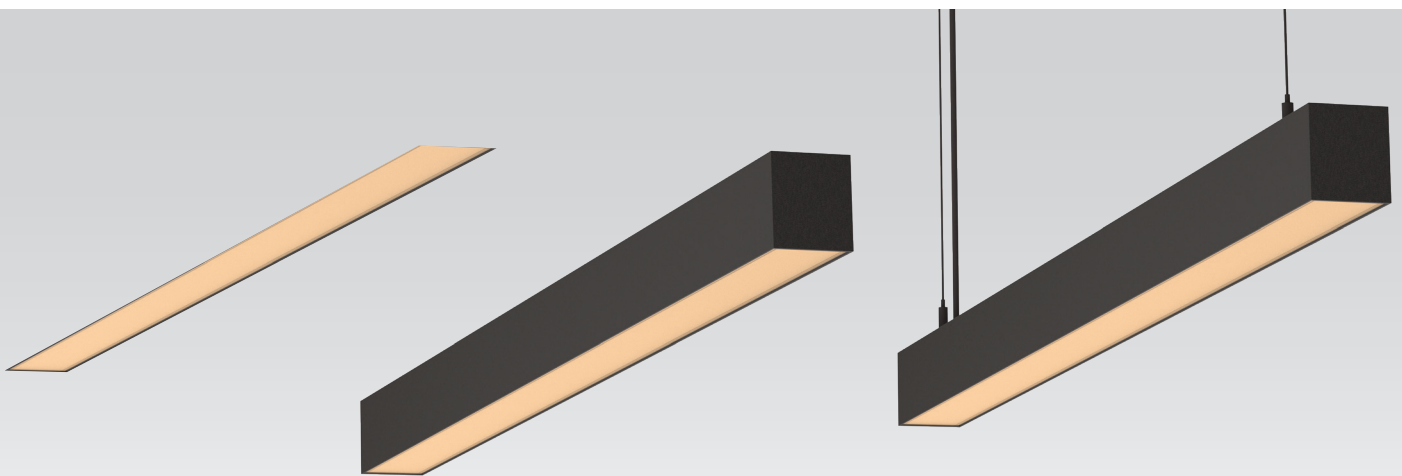

LT65F PROFILE

FLAT LINEAR TASK LUMINAIRE

Trimless Recessed

Surface

Suspended

AVAILABLE OPTIONS

COLOUR OPTIONS

MATT BLACK

| | |
|-----------------------|--|
| Type | 65mm width high-efficiency linear LED luminaire with interlocking mechanism for continuous application |
| Material | Aluminium and PC |
| Finishing | Matt Black / Matt White |
| Cover | Micro-prismatic |
| Light Uniformity | Dot-less |
| Mounting | Surface, suspended, or trimless recessed |
| CRI | ProART |
| SDCM | 3 step MacAdam ellipse binning |
| Lifetime | Up to 50,000 hours L80 lamp life at Ta = 25°C |
| Voltage | 220-240V AC |
| Power (Length) | 25W (1200mm), 31W (1500mm) |
| Beam Angle | 80° |
| Operating Temperature | Ta (min) = -20°C, Ta (max) = +50°C |
| Wire Connection | Push-pin terminals |
| IP Rating | IP20 |
| Unfied Glare Rating | UGR<19 |