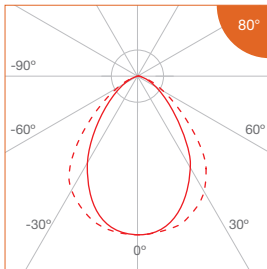

| | |
|-----------------------|--|
| Type | 65mm width high-efficiency linear LED luminaire with interlocking mechanism for continuous application |
| Material | Aluminium and PC |
| Finishing | Matt Black / Matt White |
| Cover | Micro-prismatic |
| Light Uniformity | Dot-less |
| Mounting | Surface, suspended, or trimless recessed |
| CRI | ProART |
| SDCM | 3 step MacAdam ellipse binning |
| Lifetime | Up to 50,000 hours L80 lamp life at Ta = 25°C |
| Voltage | 220-240V AC |
| Power (Length) | 25W (1200mm), 31W (1500mm) |
| Beam Angle | 80° |
| Operating Temperature | Ta (min) = -20°C, Ta (max) = +50°C |
| Wire Connection | Push-pin terminals |
| IP Rating | IP20 |
| Unfied Glare Rating | UGR<19 |

PHOTOMETRICS

Downlight_ Workspace Lighting

SPECIFICATIONS

- Single CCT

| CCT | Efficacy (lm/W) | Luminous Flux (lm) | |
|-------|-----------------|--------------------|--------------|
| | | 31W (1500mm) | 25W (1200mm) |
| 2700K | 121.9 | 3779 | 3048 |
| 3000K | | | |
| 3500K | | | |
| 4000K | 128.0 | 3968 | 3200 |
| 5000K | | | |