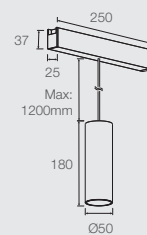

4000K

ProART

BEAM ANGLE

15° 24° 38°

ACCESSORIES

Honeycomb
Anti-Glare Louvre

Soft Lens

DIMENSIONS (MM)