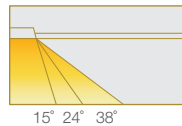

AVAILABLE OPTIONS

DRIVER

COLOUR TEMPERATURE

ProART

BEAM ANGLE

ACCESSORIES

Honeycomb
Anti-Glare Louvre Soft Lens

DIMENSIONS (MM)

SYSTEM SPECIFICATIONS

				PROART CRI 95		
LED Lamp Power	LED System Power	Colour Temperature	Beam Angle	Intensity (cd)	Luminous Flux (lm)	Driver Options
10W	12W	WARM : 2700K	15°	8997	840	ND, AN, DA
		WARM : 3000K	24°	4855		
		NATURAL : 4000K	38°	1997		