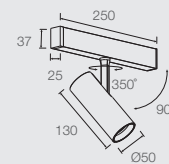

AVAILABLE OPTIONS

DRIVER

COLOUR TEMPERATURE

ProART

BEAM ANGLE

ACCESSORIES

Honeycomb
Anti-Glare Louvre Soft Lens

DIMENSIONS (MM)