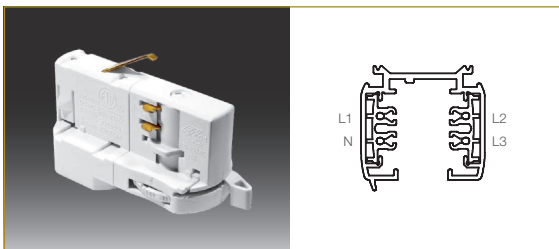

TRACK ADAPTERS

STANDARD TRACK ADAPTERS

3 CIRCUITS AC

Compatible to GLOBAL Trac.

1 CIRCUIT AC + DATA

Compatible to PowerGear[®].

3 CIRCUITS AC + DATA

Compatible to GLOBAL Pulse Trac.

CUSTOMIZED TRACK ADAPTERS

1 CIRCUIT AC

Compatible with GLOBAL Trac Base System.

IN-TRACK 3 CIRCUIT AC

Compatible with EUTRAC System.

IN-TRACK 3 CIRCUITS AC + DATA

Compatible with EUTRAC System.