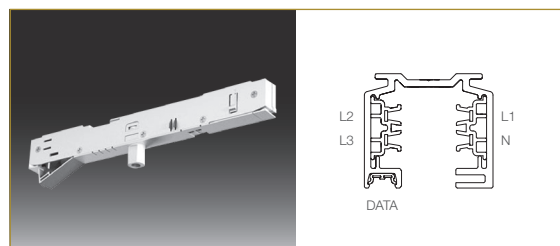

CUSTOMIZED TRACK ADAPTERS

1 CIRCUIT AC

Compatible with GLOBAL Trac Base System.

IN-TRACK 3 CIRCUIT AC

Compatible with EUTRAC System.

IN-TRACK 3 CIRCUITS AC + DATA

Compatible with EUTRAC System.