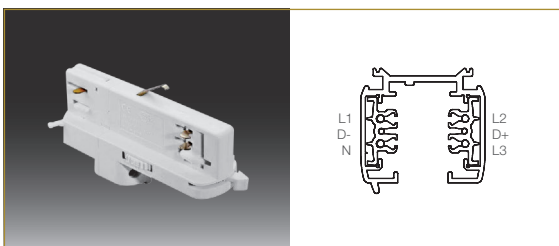

TRACK ADAPTERS

STANDARD TRACK ADAPTERS

3 CIRCUITS AC

Compatible to GLOBAL Trac.

1 CIRCUIT AC + DATA

Compatible to PowerGear[®].

3 CIRCUITS AC + DATA

Compatible to GLOBAL Pulse Trac.

CUSTOMIZED TRACK ADAPTERS

1 CIRCUIT AC

Compatible with GLOBAL Trac Base System.

IN-TRACK 3 CIRCUIT AC

Compatible with EUTRAC System.

IN-TRACK 3 CIRCUITS AC + DATA

Compatible with EUTRAC System.