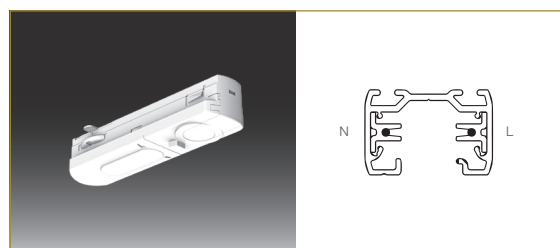

TRACK ADAPTERS

STANDARD TRACK ADAPTERS

3 CIRCUITS AC

Compatible to GLOBAL Trac.

1 CIRCUIT AC + DATA

Compatible to PowerGear[®].

3 CIRCUITS AC + DATA

Compatible to GLOBAL Pulse Trac.

CUSTOMIZED TRACK ADAPTERS

1 CIRCUIT AC

Compatible with GLOBAL Trac Base System.

IN-TRACK 3 CIRCUIT AC

Compatible with EUTRAC System.

IN-TRACK 3 CIRCUITS AC + DATA

Compatible with EUTRAC System.