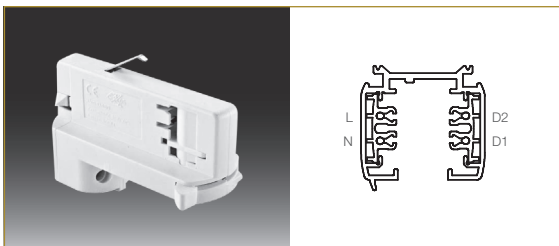

TRACK ADAPTERS

STANDARD TRACK ADAPTERS

3 CIRCUITS AC

Compatible to GLOBAL Trac.

1 CIRCUIT AC + DATA

Compatible to PowerGear[®].

3 CIRCUITS AC + DATA

Compatible to GLOBAL Pulse Trac.

CUSTOMIZED TRACK ADAPTERS

1 CIRCUIT AC

Compatible with GLOBAL Trac Base System.

IN-TRACK 3 CIRCUIT AC

Compatible with EUTRAC System.

IN-TRACK 3 CIRCUITS AC + DATA

Compatible with EUTRAC System.