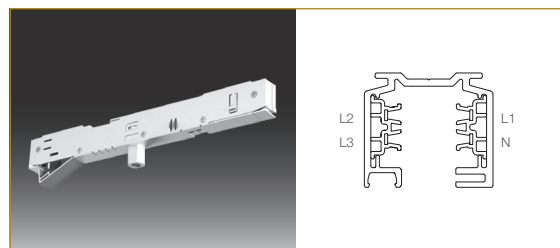

TRACK ADAPTERS

STANDARD TRACK ADAPTERS

3 CIRCUITS AC

Compatible to GLOBAL Trac.

1 CIRCUIT AC + DATA

Compatible to PowerGear[®].

3 CIRCUITS AC + DATA

Compatible to GLOBAL Pulse Trac.

CUSTOMIZED TRACK ADAPTERS

1 CIRCUIT AC

Compatible with GLOBAL Trac Base System.

IN-TRACK 3 CIRCUIT AC

Compatible with EUTRAC System.

IN-TRACK 3 CIRCUITS AC + DATA

Compatible with EUTRAC System.