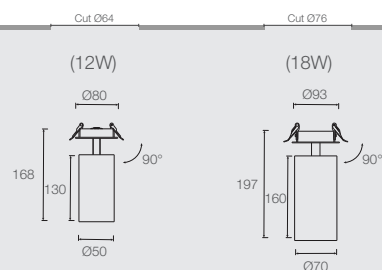

TUBE RECESSED SINGLE POINT

12W / 18W RECESSED
SINGLE POINT MOUNTED
LUMINAIRE

FIXTURE
COLOUR OPTIONS

Matt White

Matt Black

ELR®

- Supplied with non-dimmable or phase/0-10V/DALI dimmable LED driver
- >85 lm/W module
- Colour rendering index: 95
- Colour temperature options: 2700K, 3000K, 4000K
- Beam pattern options: 15°, 24°, 38°
- 3 steps MacAdam ellipse binning
- Uniform and comfort light
- IP20
- Ø64mm (12W) cutout / Ø76mm (18W) cutout

15° 24° 38°

DIMENSIONS (MM)

SYSTEM SPECIFICATIONS

				PROART CRI 95		
LED Lamp Power	LED System Power	Colour Temperature	Beam Angle	Intensity (cd)	Luminous Flux (lm)	Driver Options
12W	15W	WARM : 2700K WARM : 3000K NATURAL : 4000K	15°	10074	940	ND, PH, AN, DA
			24°	5451		
			38°	2240		
18W	20W		15°	14480	1540	
			24°	7280		
			38°	3733		