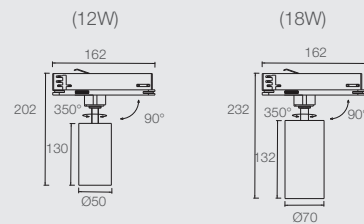

DIMENSIONS (MM)