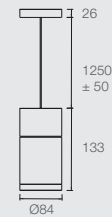

VEGA PENDANT

12W / 17W / 26W
PENDANT MOUNTED
LUMINAIRE

FIXTURE
COLOUR OPTIONS

Matt White

Matt Black

ELR®

- Supplied with non-dimmable or phase/1-10V/DALI dimmable LED driver
- >110 lm/W module
- Colour rendering index: 95
- Colour temperature options: 2700K, 3000K, 4000K, 5000K
- Beam pattern options: 12°, 24°, 36°, 60° (12W)
  15°, 18°, 24°, 38°, 60° (17W, 26W)
- 3 steps MacAdam ellipse binning
- Uniform and comfort light
- IP20

AVAILABLE OPTIONS

TEMPERATURE

ProART

DRIVER

(ND)

(PH)

(AN)

(DA)

1-10V and DALI driver are external mounted driver.

BEAM ANGLE

12W

12°, 24°, 36°, 60°

17W, 26W

15°, 18°, 24°, 38°, 60°

ACCESSORIES

Honeycomb
Anti-Glare Louvre

Cross
Louvre

Barn Door

Wallwash Ring

Eye Snoot

Snoot

DIMENSIONS (MM)

(12W)

(17W, 26W)