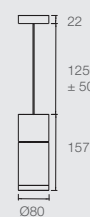

DIMENSIONS (MM)

(12W)