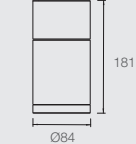

VEGA SURFACE

12W / 17W / 26W
SURFACE MOUNTED
LUMINAIRE

FIXTURE
COLOUR OPTIONS

Matt White

Matt Black

ELR®

- Supplied with non-dimmable or phase/1-10V/DALI dimmable LED driver
- >110 lm/W module
- Colour rendering index: 95
- Colour temperature options: 2700K, 3000K, 4000K, 5000K
- Beam pattern options: 12°, 24°, 36°, 60° (12W)
  15°, 18°, 24°, 38°, 60° (17W, 26W)
- 3 steps MacAdam ellipse binning
- Uniform and comfort light
- IP20

AVAILABLE OPTIONS

TEMPERATURE

ProART

DRIVER

(ND)

(PH)

(AN)

(DA)

BEAM ANGLE

12W

12°, 24°, 36°, 60°

17W, 26W

15°, 18°, 24°, 38°, 60°

ACCESSORIES

Honeycomb
Anti-Glare Louvre

Cross
Louvre

Barn Door

Wallwash Ring

Eye Snoot

Snoot

DIMENSIONS (MM)

(12W)

(17W, 26W)