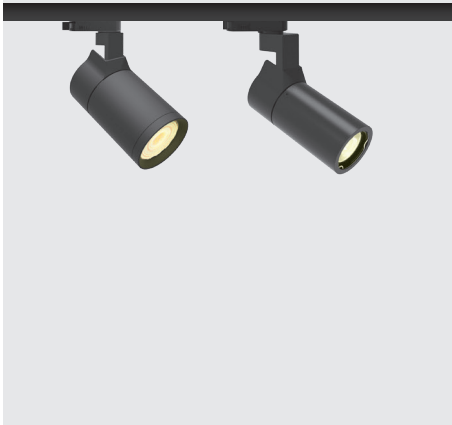

VEGA TRACK

12W / 17W / 26W TRACK MOUNTED LUMINAIRE