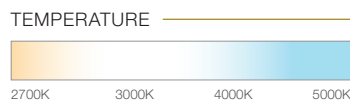

AVAILABLE OPTIONS

ProART