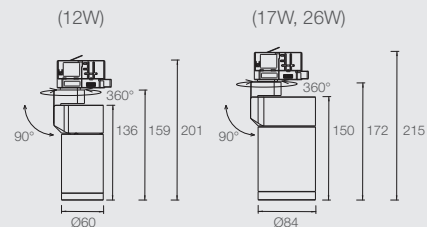

DIMENSIONS (MM)