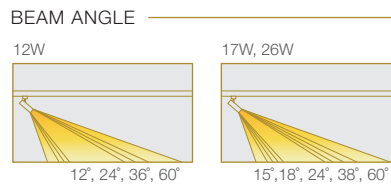

VEGA TRACK

12W / 17W / 26W TRACK MOUNTED LUMINAIRE

FIXTURE COLOUR OPTIONS

- Matt White
- Matt Black

- Supplied with non-dimmable or phase/1-10V/DALI dimmable LED driver
- >110 lm/W module
- Colour rendering index: 95
- Colour temperature options: 2700K, 3000K, 4000K, 5000K
- Beam pattern options: 12°, 24°, 36°, 60° (12W)
  15°, 18°, 24°, 38°, 60° (17W, 26W)
- 3 steps MacAdam ellipse binning
- Uniform and comfort light
- IP20

AVAILABLE OPTIONS

ProART

DIMENSIONS (MM)