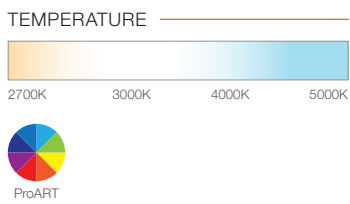

# VEGA WALL MOUNT

12W / 17W / 26W  
INDOOR WALL MOUNTED LUMINAIRE

1-10V and DALI driver are external mounted driver.

- Supplied with non-dimmable or phase/1-10V/DALI dimmable LED driver
- >110 lm/W module
- Colour rendering index: 95
- Colour temperature options: 2700K, 3000K, 4000K, 5000K
- Beam pattern options: 12°, 24°, 36°, 60° (12W)  
15°, 18°, 24°, 38°, 60° (17W, 26W)
- 3 steps MacAdam ellipse binning
- Uniform and comfort light
- IP20

## DIMENSIONS (MM)

\*Displayed height measurements are for highest point of tilting.

### SYSTEM SPECIFICATIONS

				PROART CRI 95		
LED Lamp Power	LED System Power	Colour	Beam Angle	Intensity (cd)	Luminous Flux	Driver Options
12W	15W	WARM : 2700K WARM : 3000K NATURAL : 4000K COOL : 5000K	12°	8330	1090	ND, PH, AN, DA
			24°	4675		
			36°	3417		
			60°	1275		
17W	20W		15°	11059	2060	
			18°	8279		
			24°	6962		
			38°	5100		
26W	30W		60°	2278	2690	
			15°	14544		
			18°	11875		
			24°	9359		
			38°	6307		
			60°	3188		