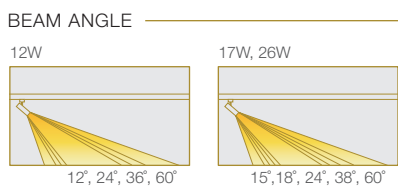

# VEGA WALL MOUNT

12W / 17W / 26W  
INDOOR WALL MOUNTED LUMINAIRE

1-10V and DALI driver are external mounted driver.

- Supplied with non-dimmable or phase/1-10V/DALI dimmable LED driver
- >110 lm/W module
- Colour rendering index: 95
- Colour temperature options: 2700K, 3000K, 4000K, 5000K
- Beam pattern options: 12°, 24°, 36°, 60° (12W)  
15°, 18°, 24°, 38°, 60° (17W, 26W)
- 3 steps MacAdam ellipse binning
- Uniform and comfort light
- IP20

## DIMENSIONS (MM)

\*Displayed height measurements are for highest point of tilting.

### SYSTEM SPECIFICATIONS

				PROART CRI 95		
LED Lamp Power	LED System Power	Colour	Beam Angle	Intensity (cd)	Luminous Flux	Driver Options
12W	15W	WARM : 2700K WARM : 3000K NATURAL : 4000K COOL : 5000K	12°	8330	1090	ND, PH, AN, DA
			24°	4675		
			36°	3417		
			60°	1275		
17W	20W		15°	11059	2060	
			18°	8279		
			24°	6962		
			38°	5100		
26W	30W		60°	2278	2690	
			15°	14544		
			18°	11875		
			24°	9359		
			38°	6307		
			60°	3188		