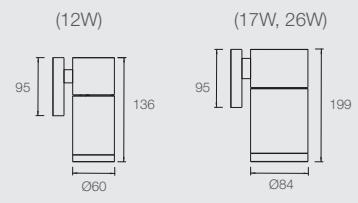

# VEGA WALL MOUNT

12W / 17W / 26W  
INDOOR WALL MOUNTED LUMINAIRE

1-10V and DALI driver are external mounted driver.

- Supplied with non-dimmable or phase/1-10V/DALI dimmable LED driver
- >110 lm/W module
- Colour rendering index: 95
- Colour temperature options: 2700K, 3000K, 4000K, 5000K
- Beam pattern options: 12°, 24°, 36°, 60° (12W)  
15°, 18°, 24°, 38°, 60° (17W, 26W)
- 3 steps MacAdam ellipse binning
- Uniform and comfort light
- IP20

## DIMENSIONS (MM)

\*Displayed height measurements are for highest point of tilting.

### SYSTEM SPECIFICATIONS

				PROART CRI 95		
LED Lamp Power	LED System Power	Colour	Beam Angle	Intensity (cd)	Luminous Flux	Driver Options
12W	15W	WARM : 2700K WARM : 3000K NATURAL : 4000K COOL : 5000K	12°	8330	1090	ND, PH, AN, DA
			24°	4675		
			36°	3417		
			60°	1275		
17W	20W		15°	11059	2060	
			18°	8279		
			24°	6962		
			38°	5100		
26W	30W		60°	2278	2690	
			15°	14544		
			18°	11875		
			24°	9359		
			38°	6307		
			60°	3188		

DETAILS SPECIFICATION			
Family Type	Vega Series	Fire safety	Glow wire test 750°C, UL94V-0, VW-1
Mains voltage	220-240V	Flammability mark	F
Colour options	Matt White, Matt Black	IP code	IP20
Installation Compatibility	Vega Wall Mount	Safety class	Class 2
Lifetime	50,000 HOURS (80% lumen maintenance at Ta = 25°C)	Standards	IEC 60598-1, IEC 61347-2-13
Dimming	Phase (triac) dimmer, 1-10V, DALI (1-10V and DALI driver are external mounted driver)	Regulatory markings	CE, RoHs, ETL, SAA, CCC
Mains connection	Screw terminal connection	Weight	0.5kg (12W) / 1.0kg (17W, 26W)
Materials	Aluminium, plastic	Dimensions	Ø60 x 136mm / Ø84 x 199mm
Accessories	Honeycomb Anti-Glare Louvre, Cross Louvre, Barn Door (12W) Honeycomb Anti-Glare Louvre, Cross Louvre, Barn Door, Wallwash Ring, Eye Snoot, Snoot (17W, 26W)		