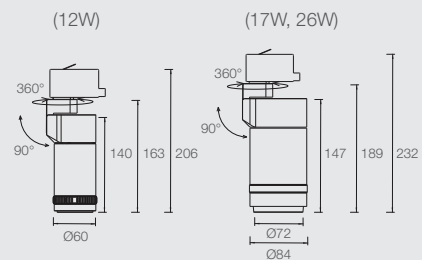

DIMENSIONS (MM)