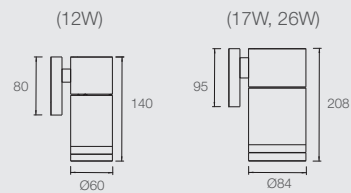

VEGA ZOOM WALL MOUNT

12W / 17W / 26W
INDOOR WALL MOUNTED
LUMINAIRE

FIXTURE
COLOUR OPTIONS

Matt White

Matt Black

AVAILABLE OPTIONS

TEMPERATURE

DRIVER

1-10V and DALI driver are external mounted driver.

BEAM ANGLE

ACCESSORIES

- Supplied with non-dimmable or phase/1-10V/DALI dimmable LED driver
- >80 lm/W module
- Colour rendering index: 95
- Colour temperature options: 2700K, 3000K, 4000K, 5000K
- Beam pattern options: zoomable 15° - 45° (12W)
  zoomable 25° - 60° (17W, 26W)
- 3 steps MacAdam ellipse binning
- Uniform and comfort light
- IP20

DIMENSIONS (MM)